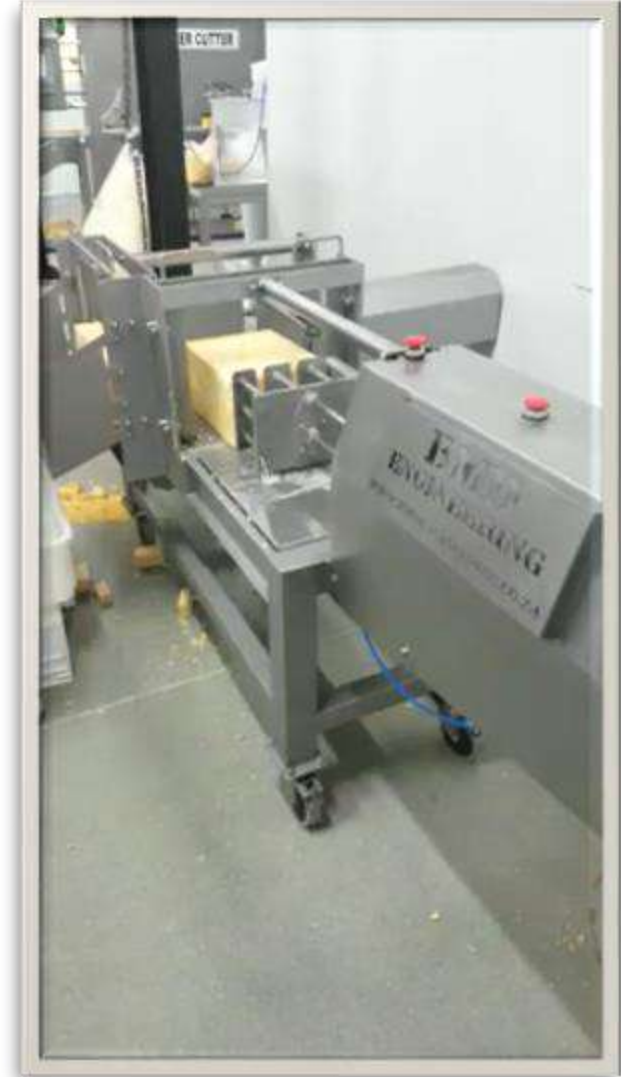

Double Action Cheese Cutter